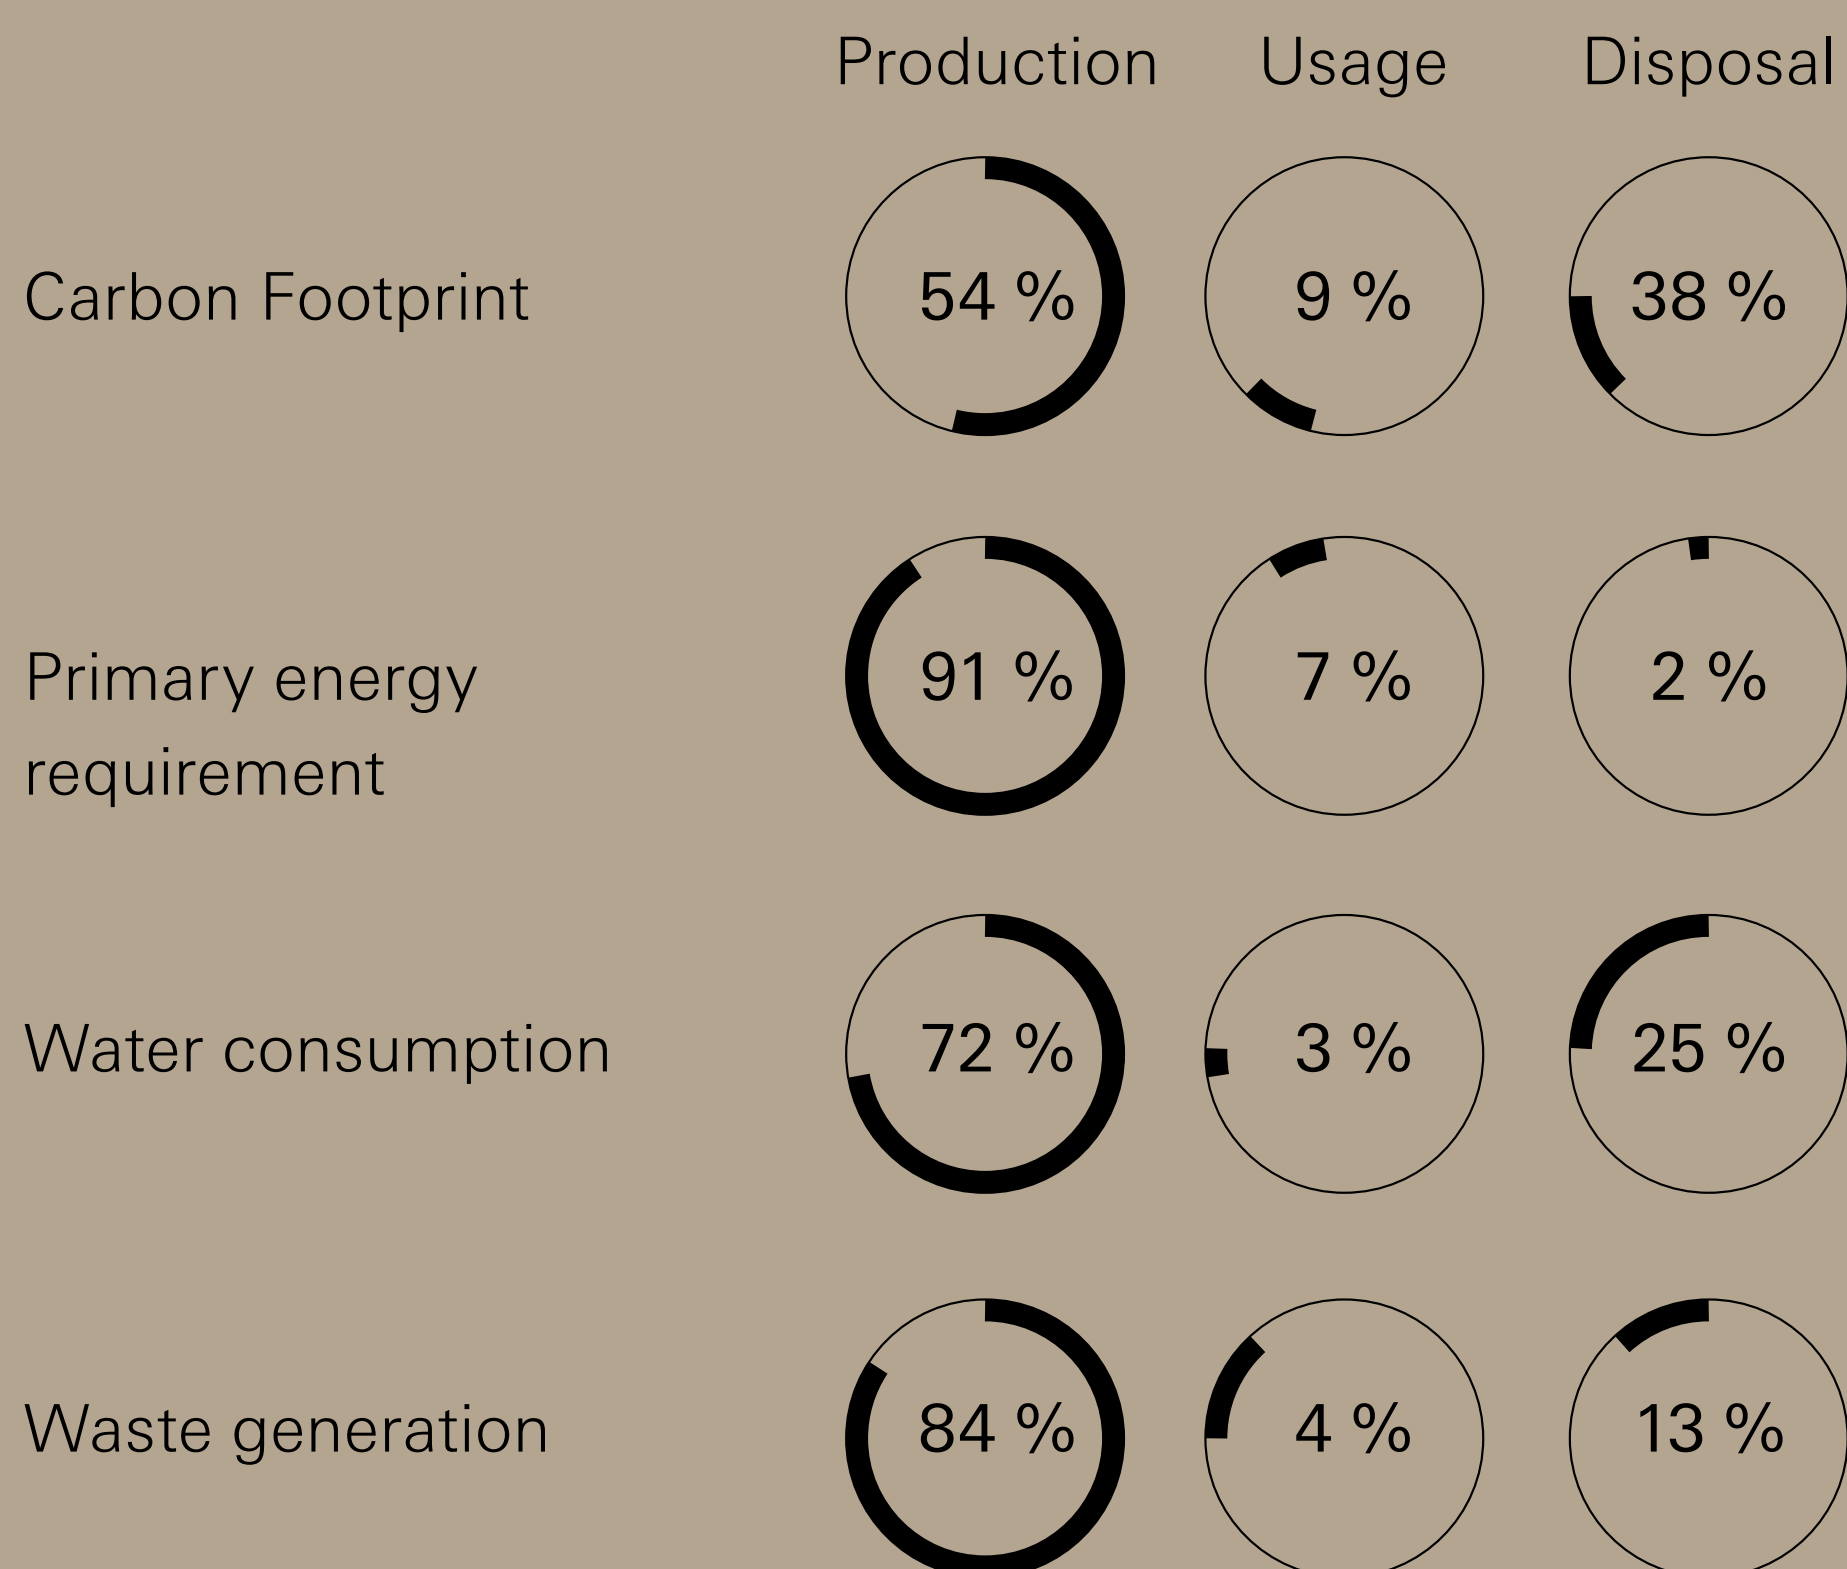

Gira E2 cover frame

Light grey in recycled material.

Carbon Footprint 0,09 kg CO₂-e

Primary energy requirement
0,13 kWh-e

Water consumption 0,20 l

Waste generation 0,13 kg

Power consumption – kWh

Weight without packaging 15 g

Weight including packaging 17 g

54 %
fewer CO₂
emissions*

Life Cycle Assessment.

Company certification

Mitglied der
DGNB